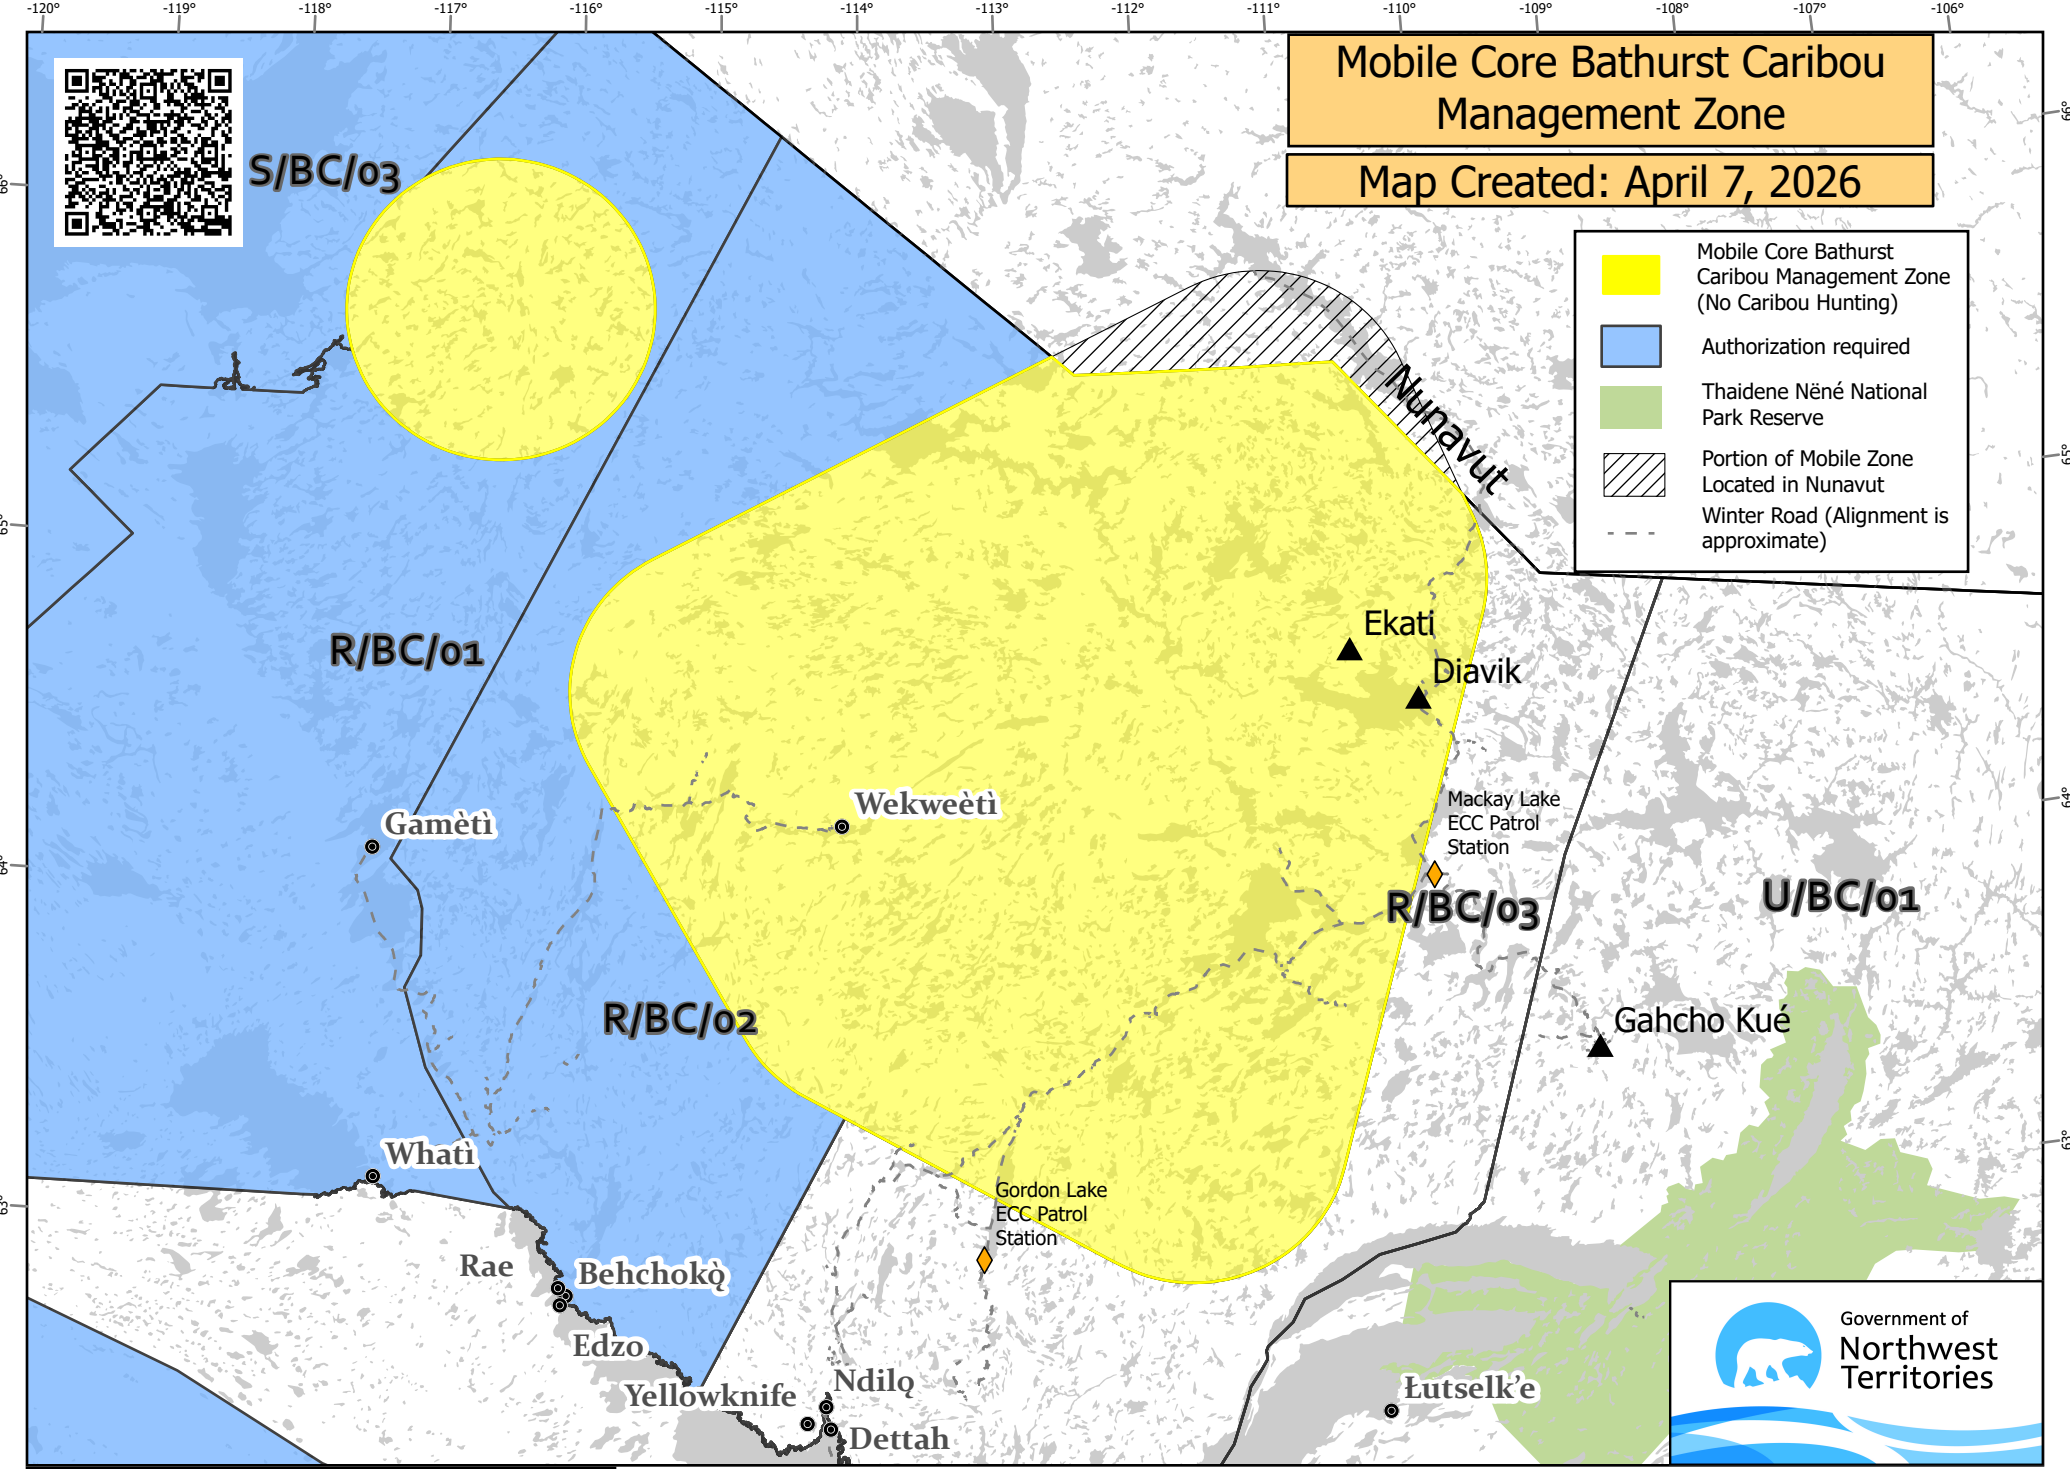

# Mobile Core Bathurst Caribou Management Zone

Map Created: April 7, 2026

- Mobile Core Bathurst Caribou Management Zone (No Caribou Hunting)
- Authorization required
- Thaidene Nënë National Park Reserve
- Portion of Mobile Zone Located in Nunavut
- Winter Road (Alignment is approximate)

Next Map expected:  
April 14, 2026

NOTE: This map shows portions of the mobile zone extending into Nunavut for information purposes only. The Mobile Core Bathurst Caribou Management Zone Regulations do not apply inside National Park Reserves nor outside the normal boundaries of the Northwest Territories.