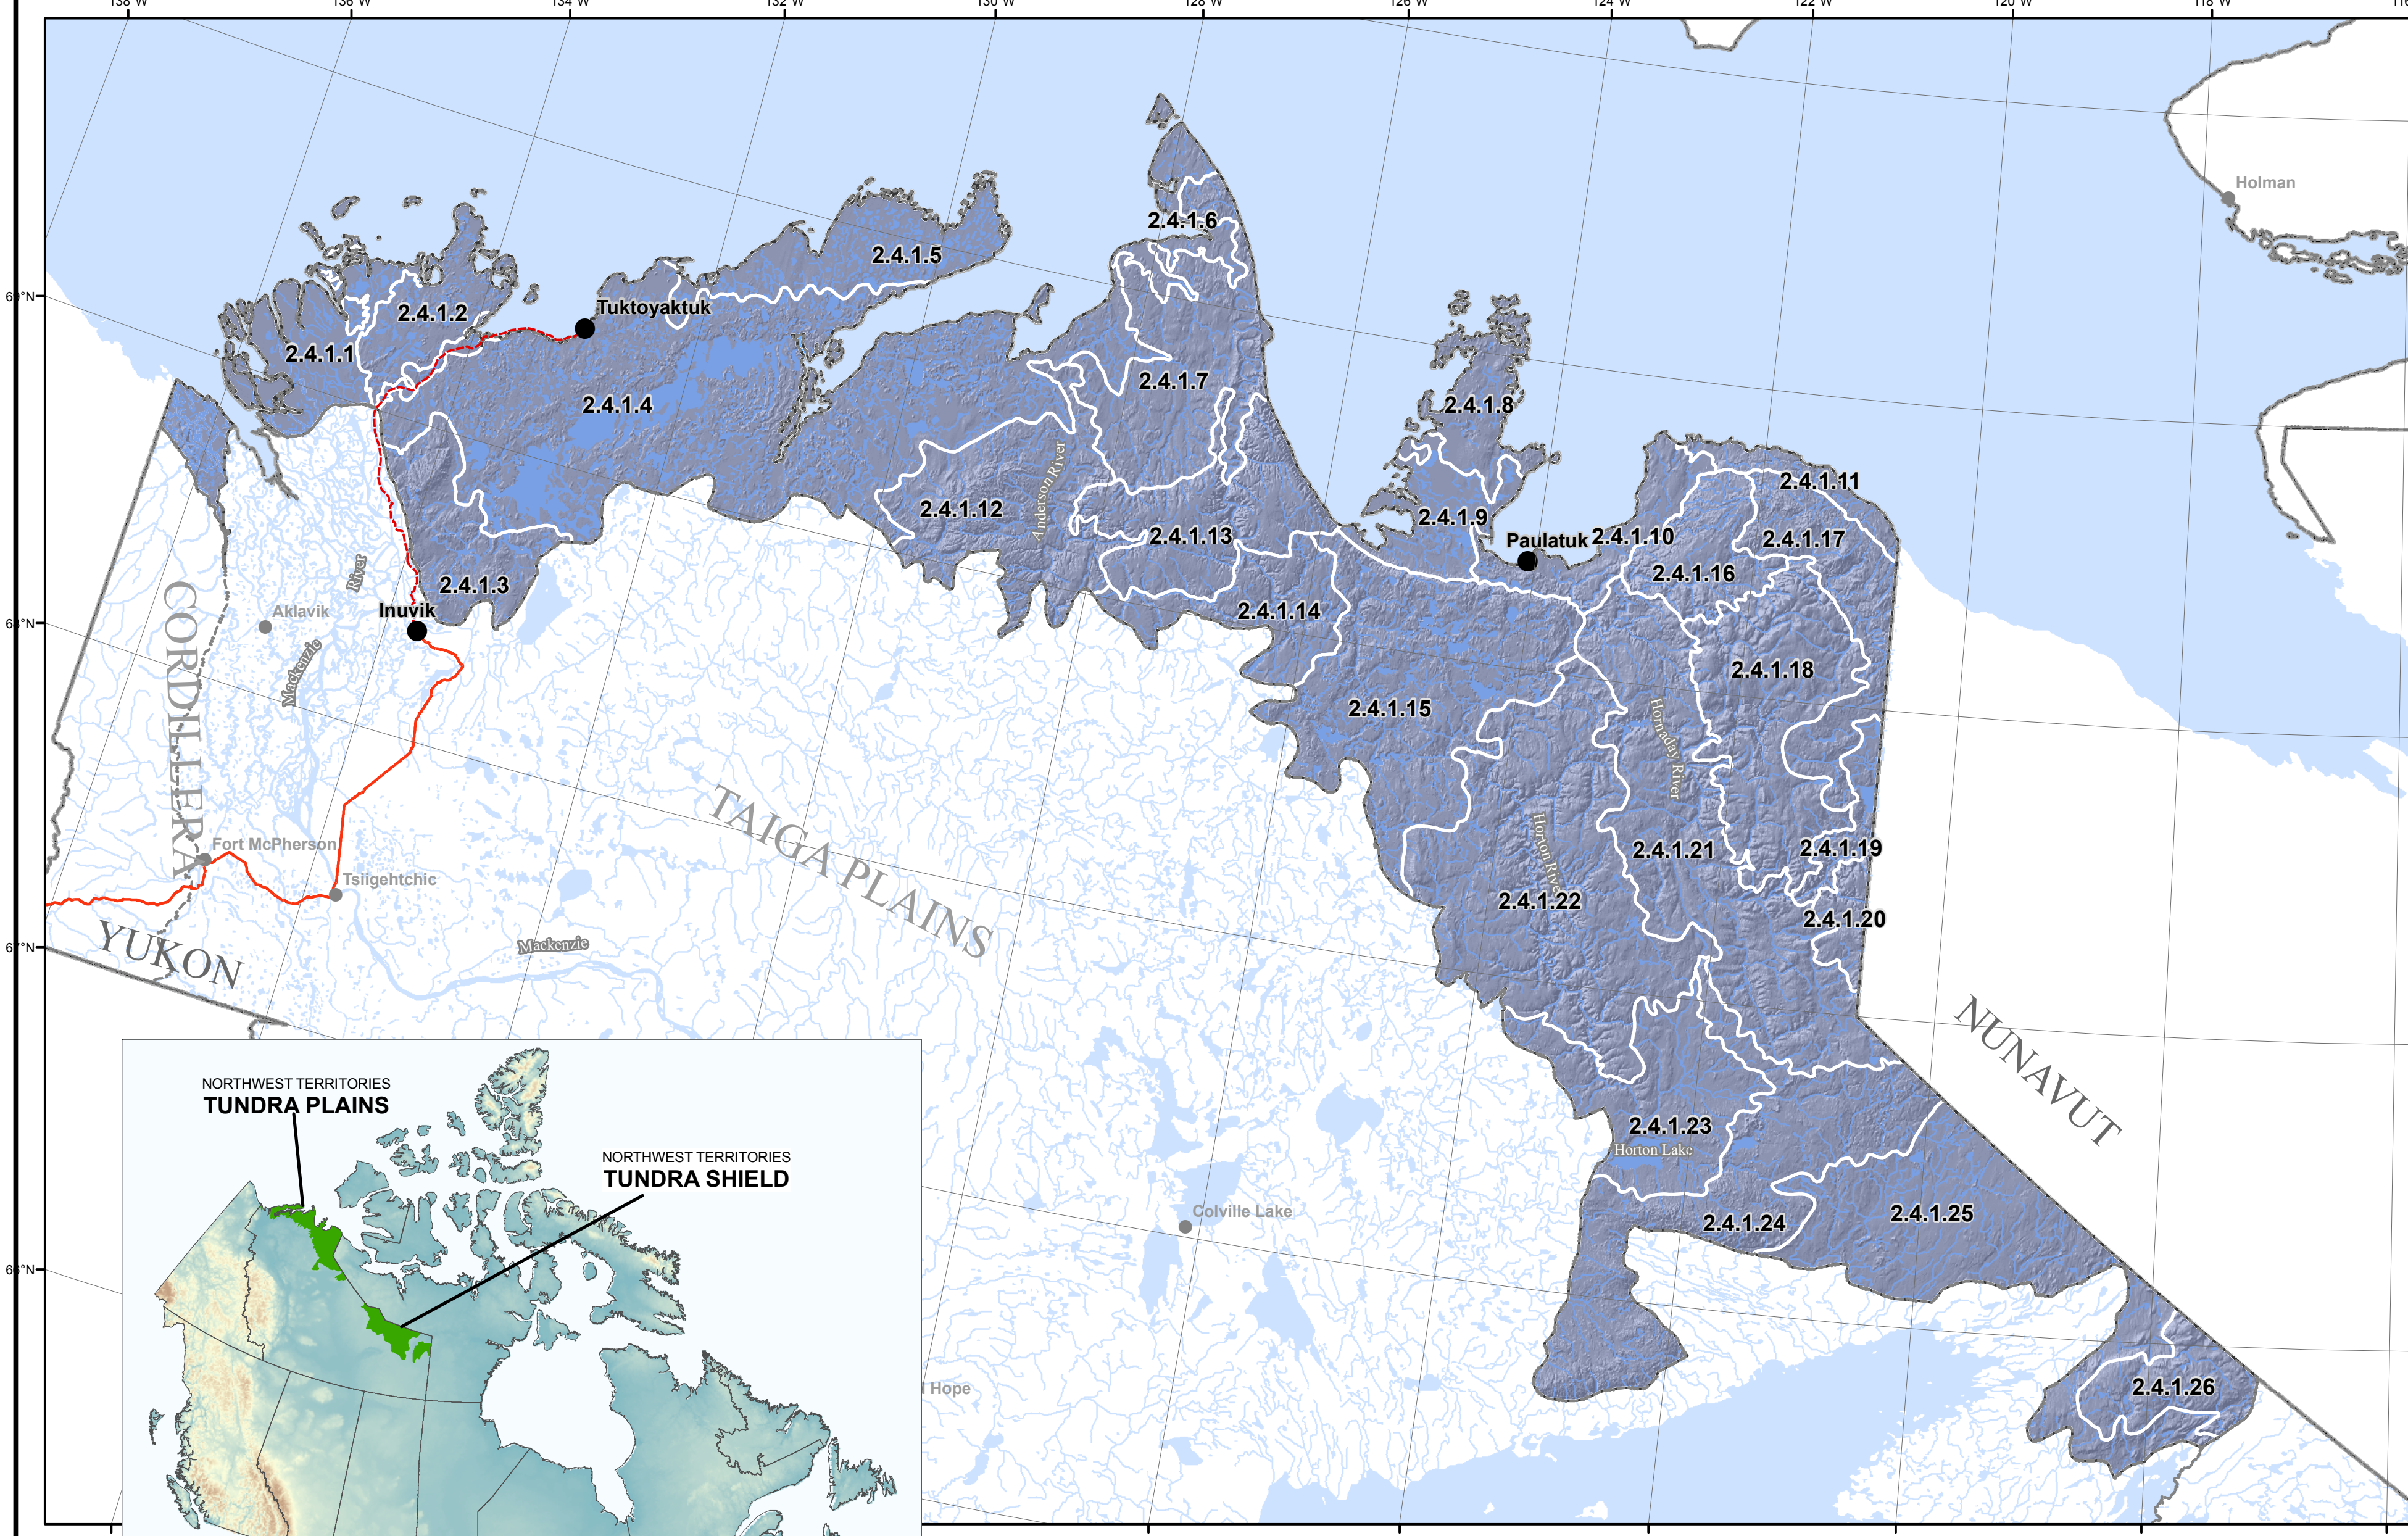

ECOLOGICAL REGIONS OF THE NORTHWEST TERRITORIES SOUTHERN ARCTIC