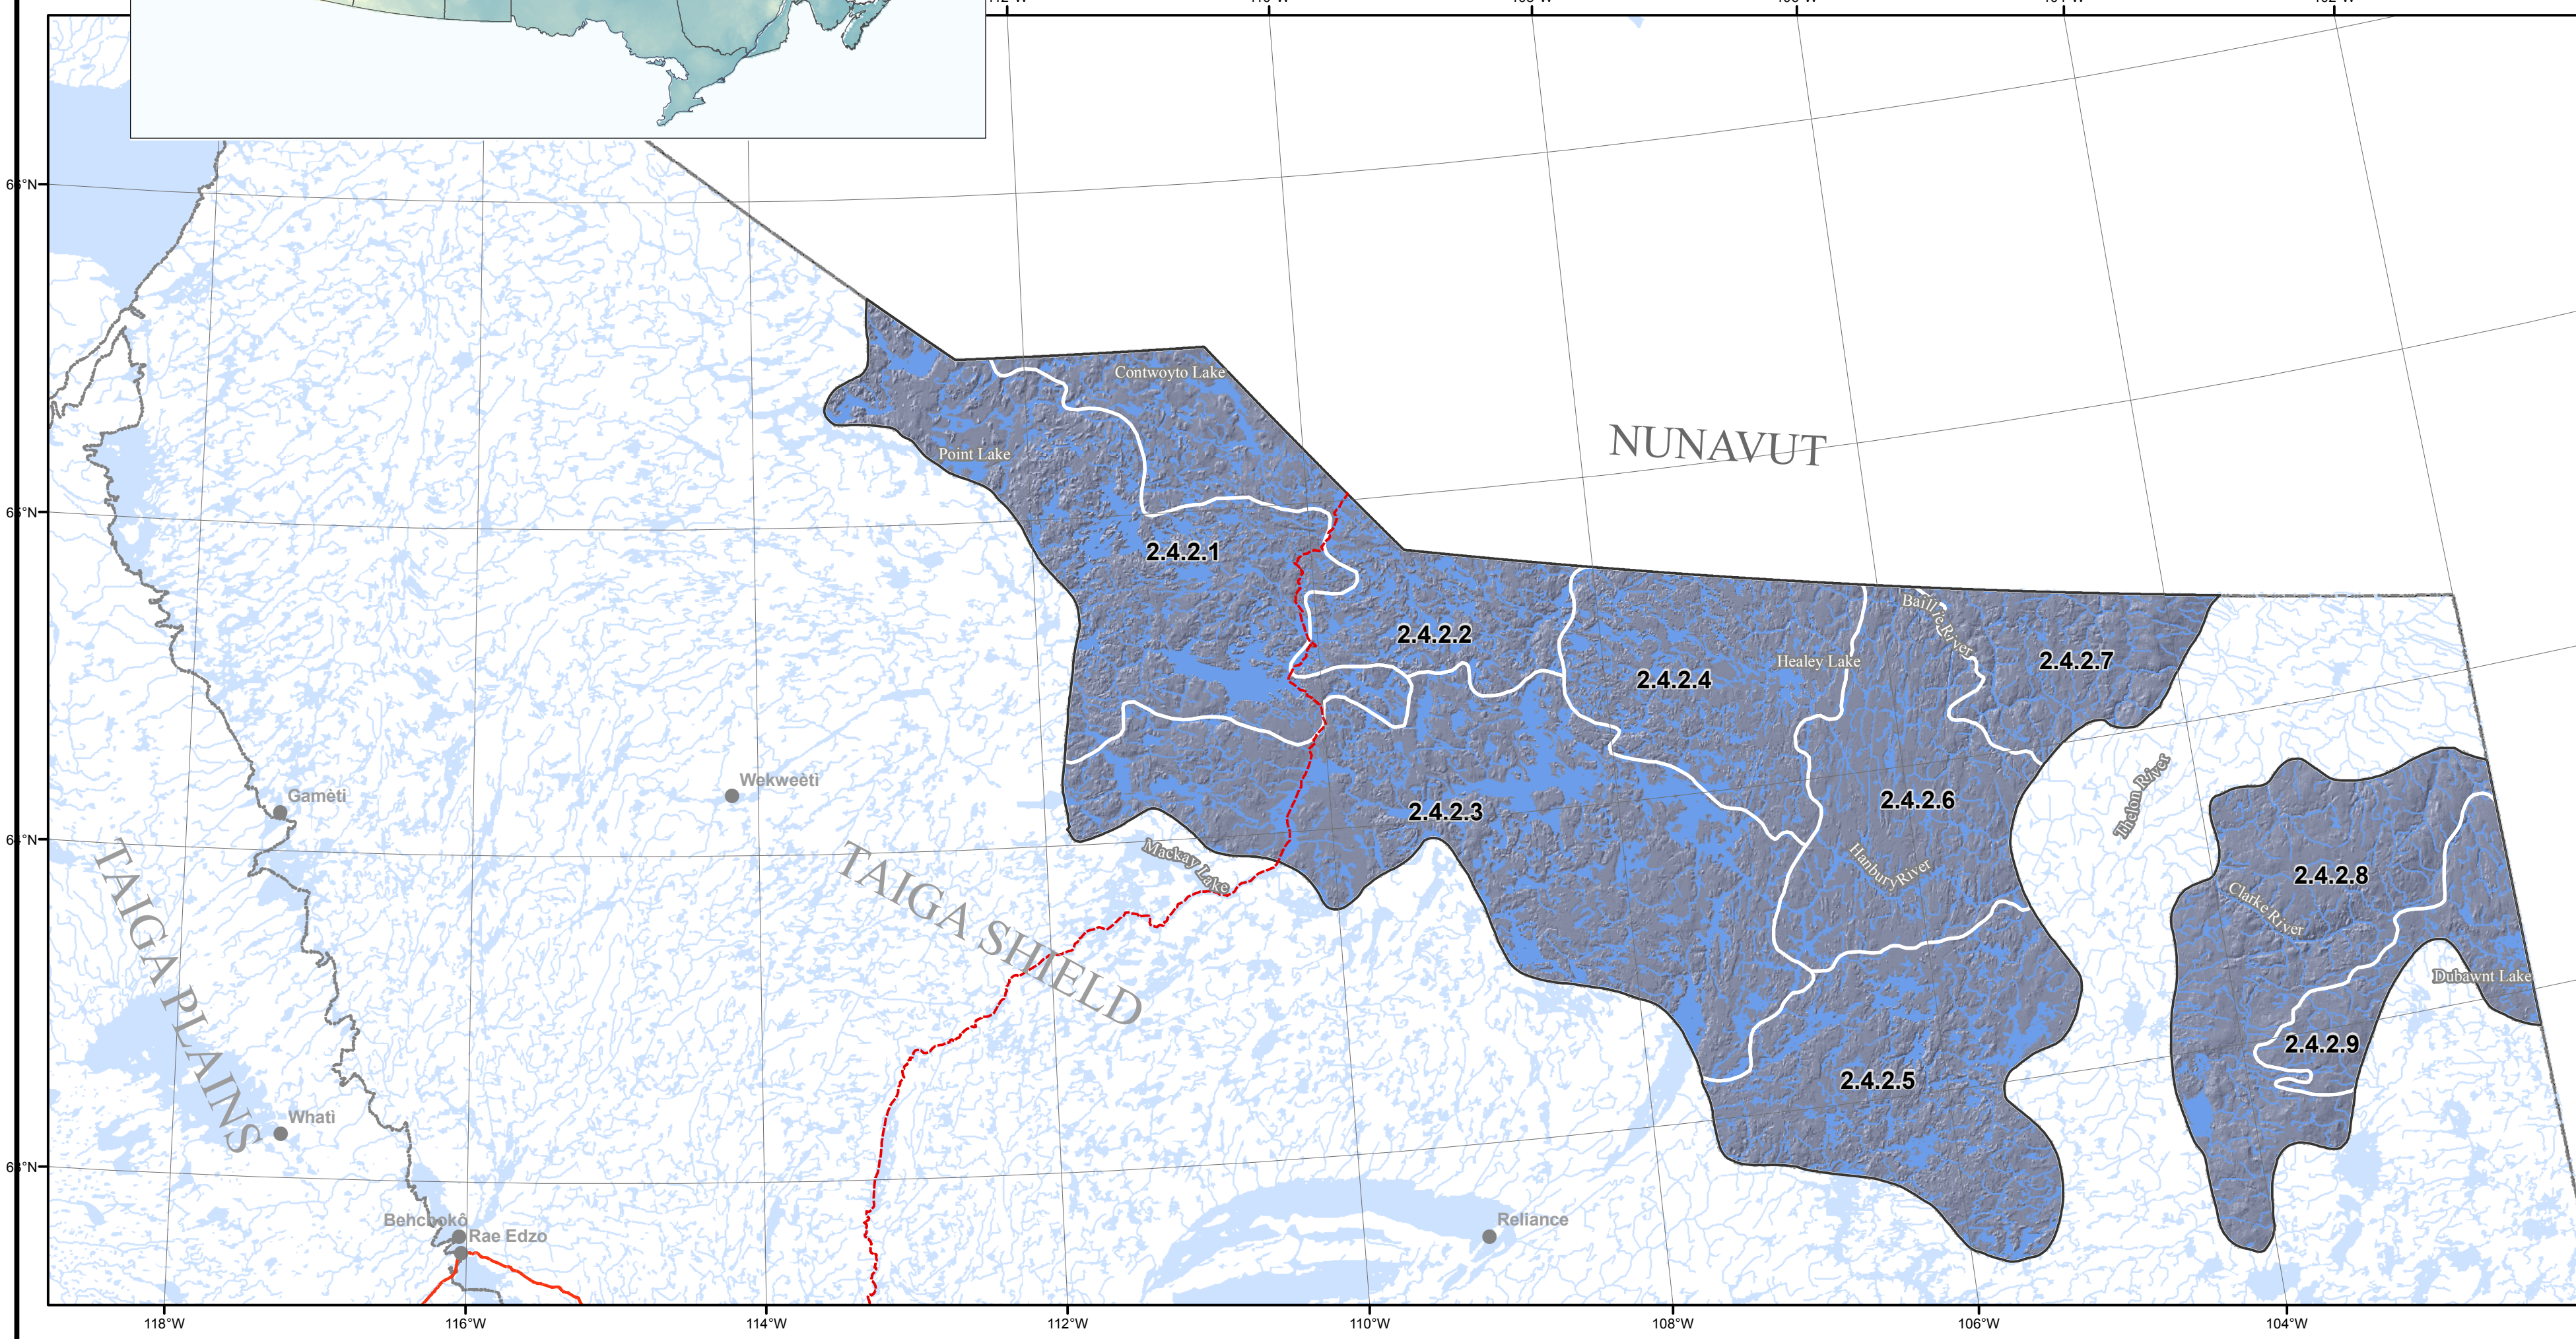

2.4.2 Tundra Shield

- 2.4.2.1 Point Upland LAs
- 2.4.2.2 Contwoyto Upland LAs
- 2.4.2.3 Mackay Upland LAs
- 2.4.2.4 Healey Upland LAs
- 2.4.2.5 Whitefish Plain LAs
- 2.4.2.6 Hanbury Plain LAs
- 2.4.2.7 Baillie Plain LAs
- 2.4.2.8 Clarke Upland LAs
- 2.4.2.9 Dubawnt Plain LAs