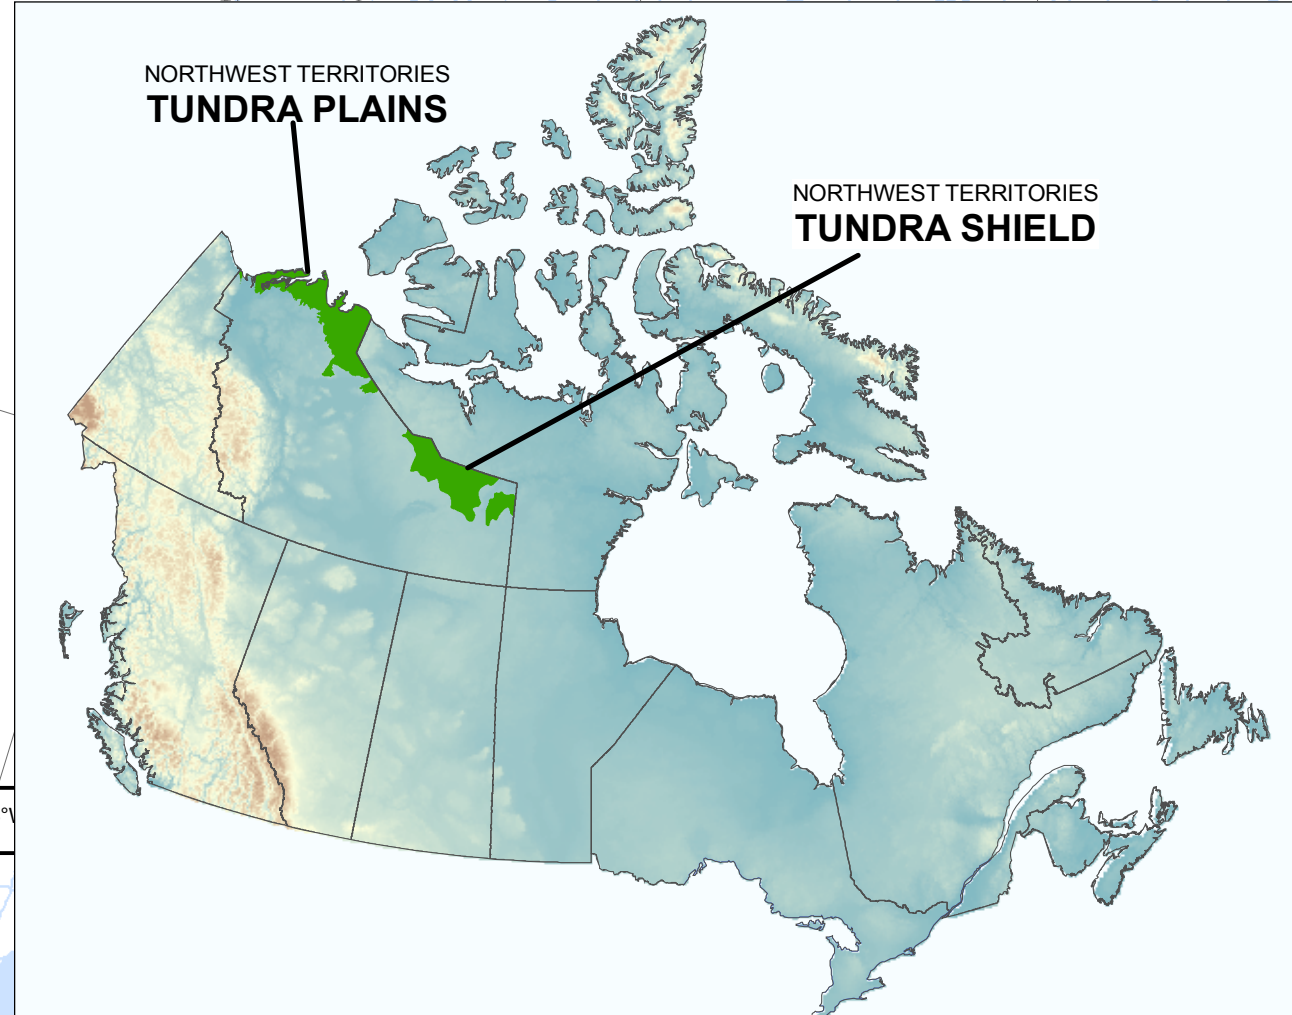

ECOLOGICAL REGIONS OF THE NORTHWEST TERRITORIES SOUTHERN ARCTIC