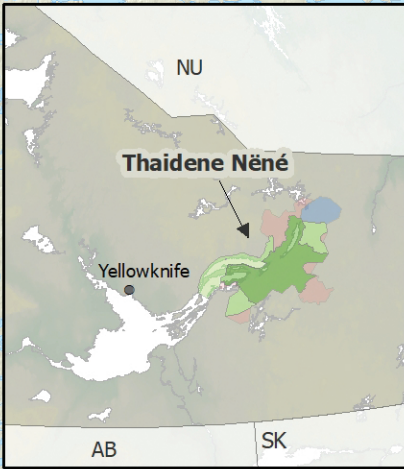

Thaidene Nënë Territorial Protected Area, National Park Reserve, and Future Wildlife Conservation Area

- Thaidene Nënë Boundaries:
- Thaidene Nënë Territorial Protected Area
 - Thaidene Nënë National Park Reserve
 - Conservation Area proposed to be designated under the Northwest Territories *Wildlife Act*
 - Areas excluded from protection as of April 1, 2020

0 30 60 km