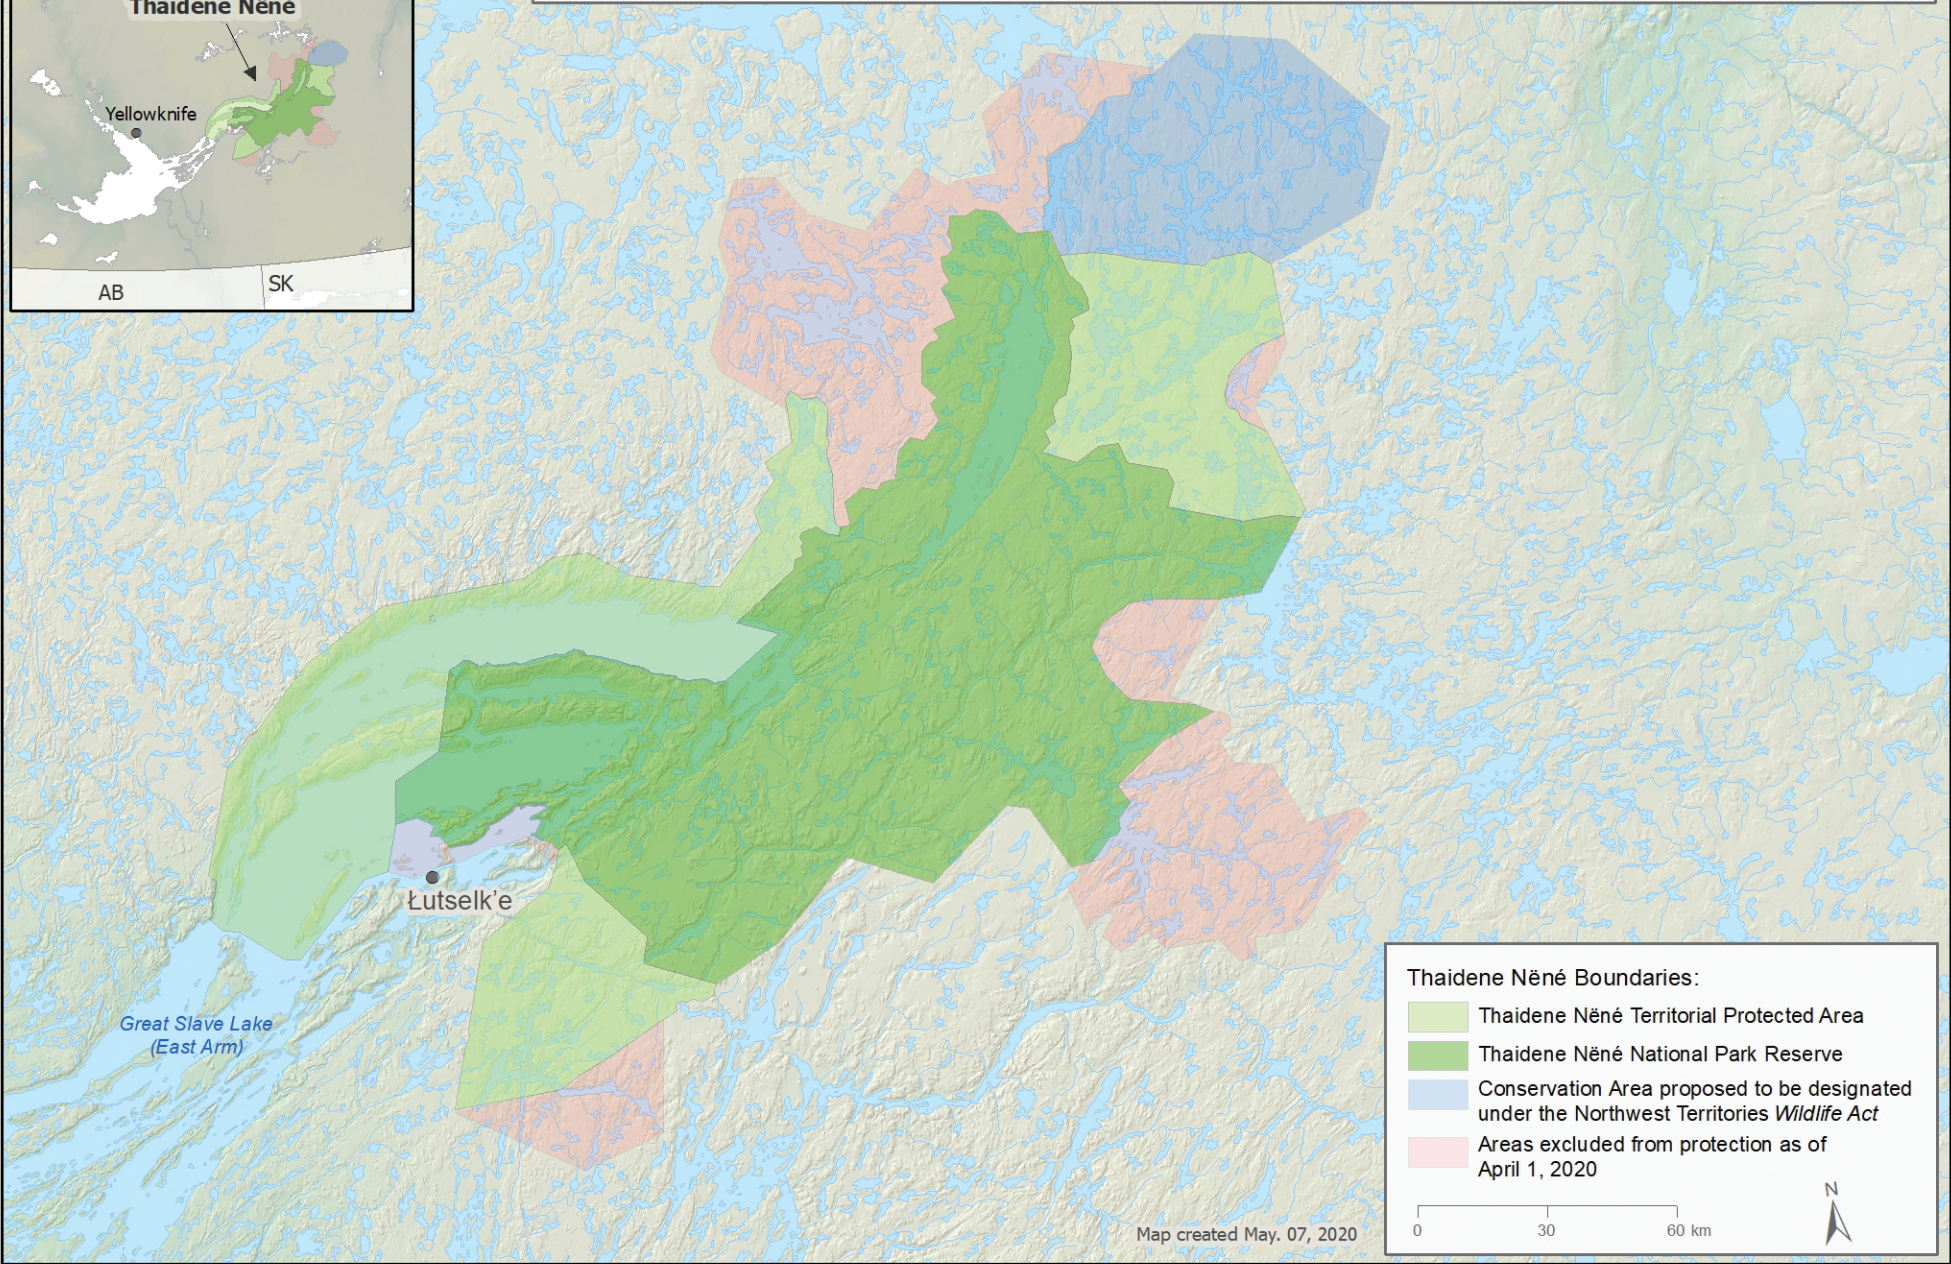

Thaidene Nënë Territorial Protected Area, National Park Reserve, and Future Wildlife Conservation Area

- Thaidene Nënë Boundaries:
- Thaidene Nënë Territorial Protected Area
 - Thaidene Nënë National Park Reserve
 - Conservation Area proposed to be designated under the Northwest Territories *Wildlife Act*
 - Areas excluded from protection as of April 1, 2020

0 30 60 km