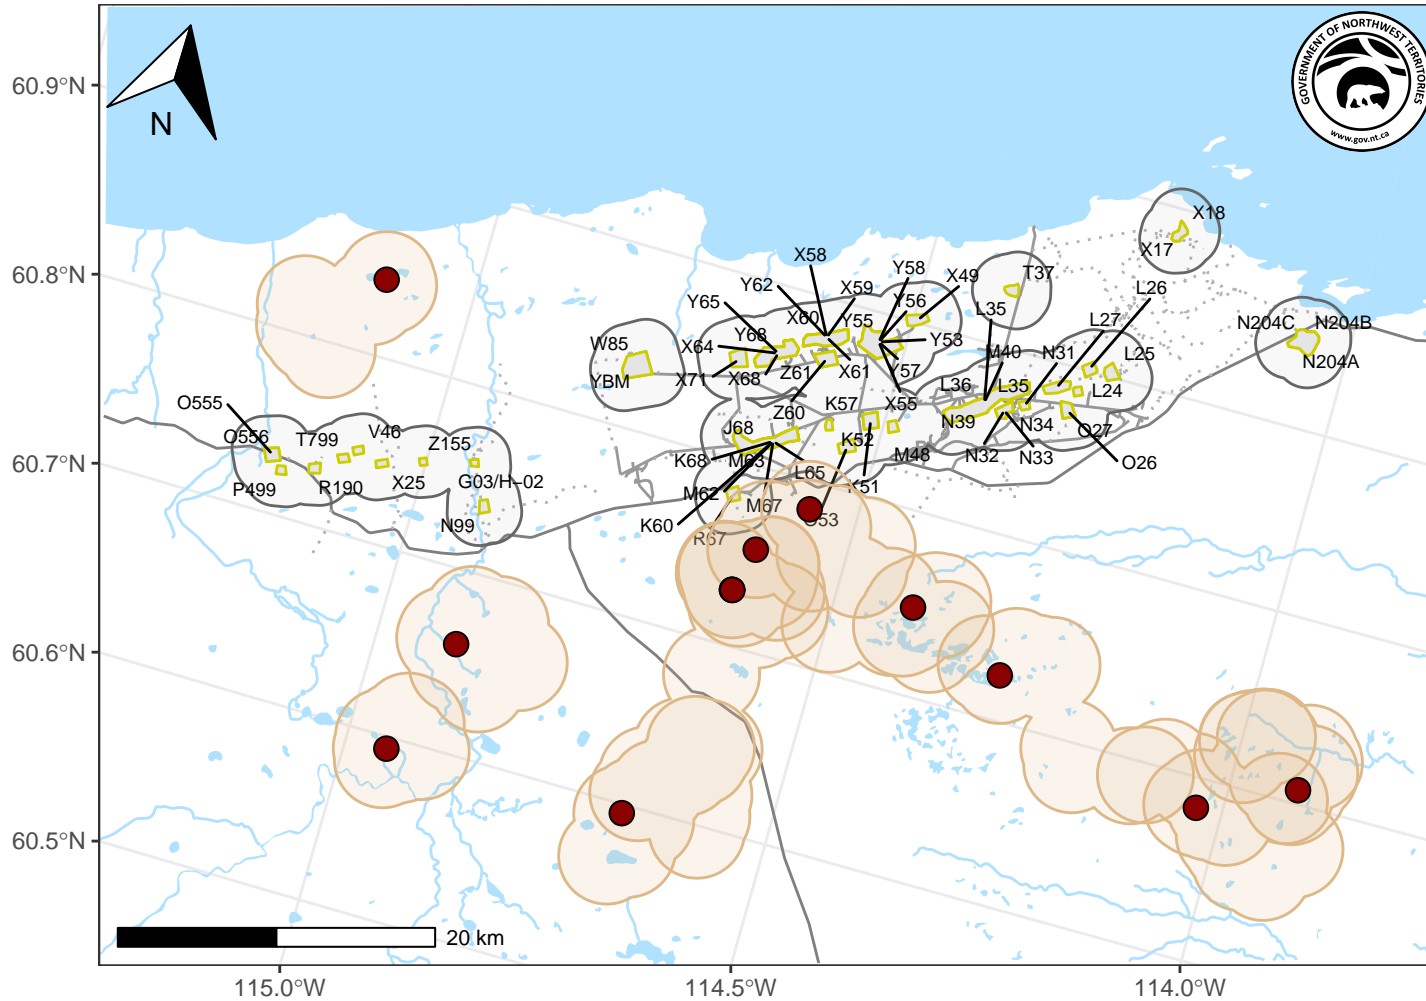

Boreal Woodland Caribou Telemetry Data within the Vicinity of the PPML Project

2023-09-06 to 2023-09-13

	3Km Buffer of 7-Day Path		2Km Cautionary Zones		Most Recent BOCA Location
--	--------------------------	--	----------------------	--	---------------------------

Disclaimer
Locations only represent collared boreal caribou.
This map is intended for the sole use of individuals who have signed GNWT-ECC DSA 592. Collar data is considered sensitive information and these maps are not to be distributed to anyone other than the intended recipients.