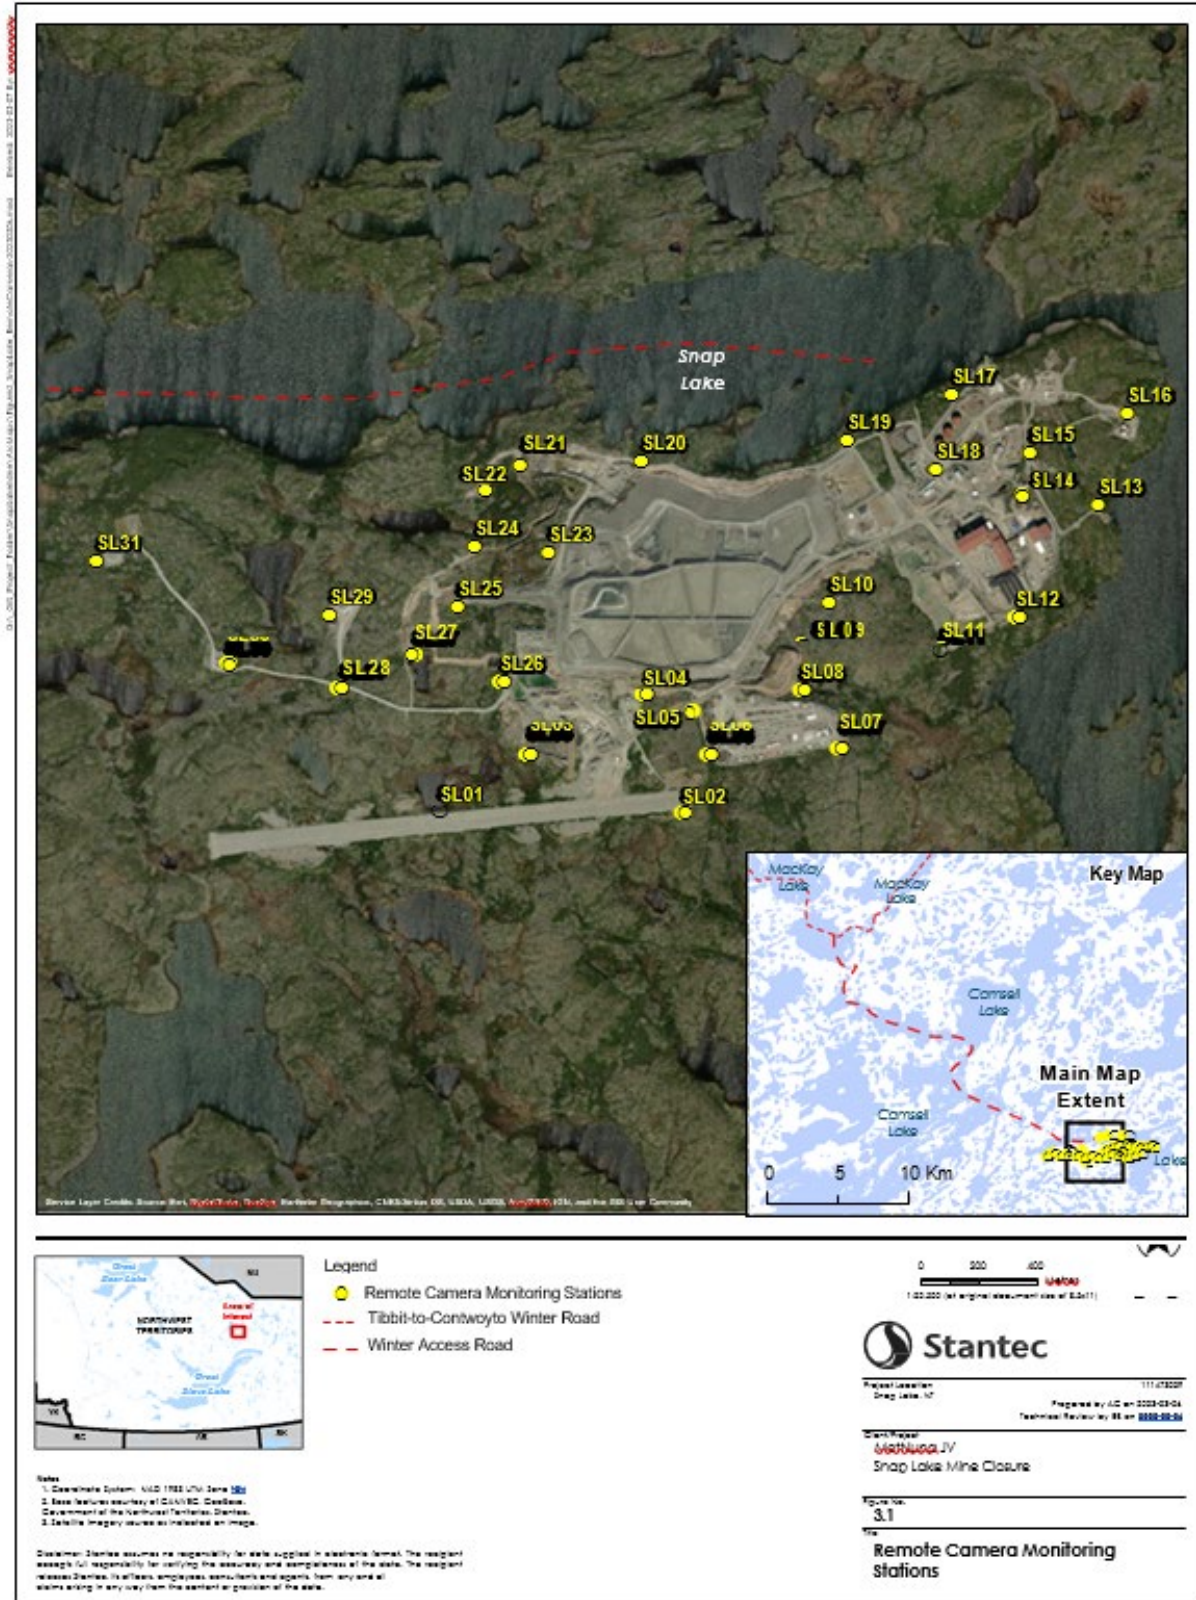

Snap Lake Mine 2023 Annual Wildlife Management and Monitoring Report