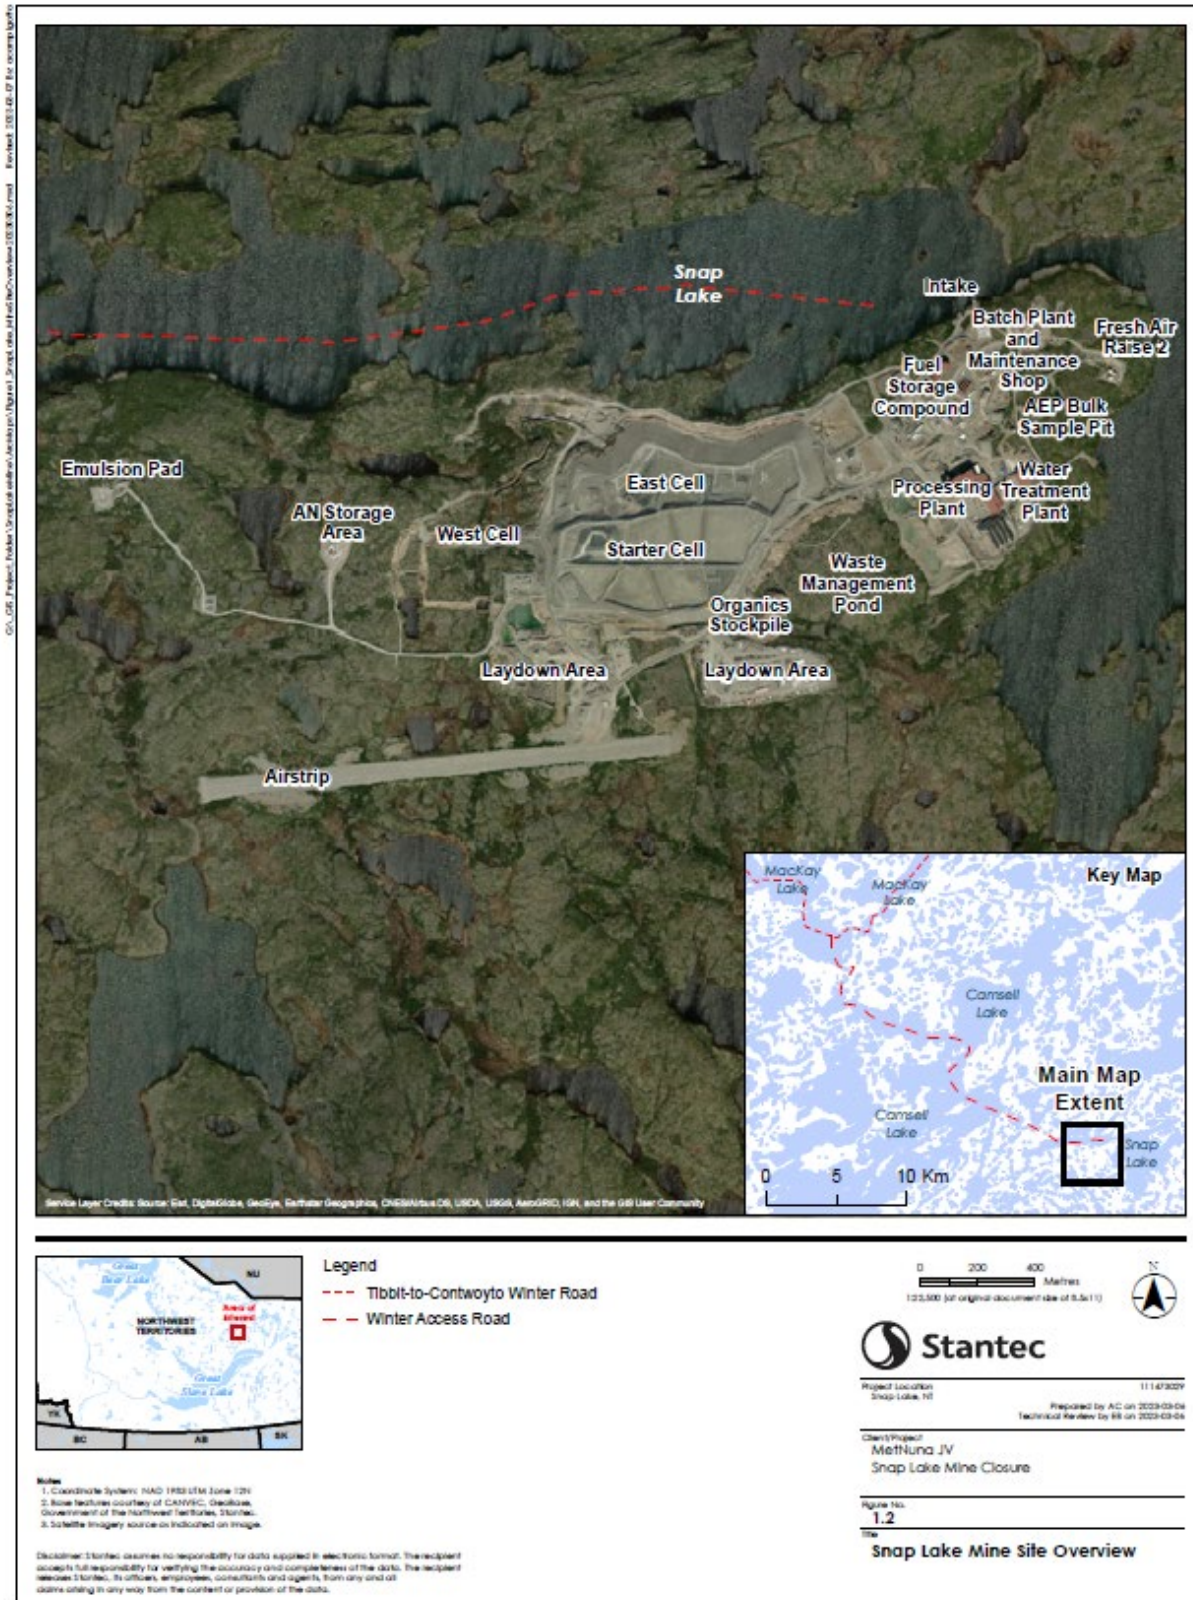

Snap Lake Mine 2023 Annual Wildlife Management and Monitoring Report