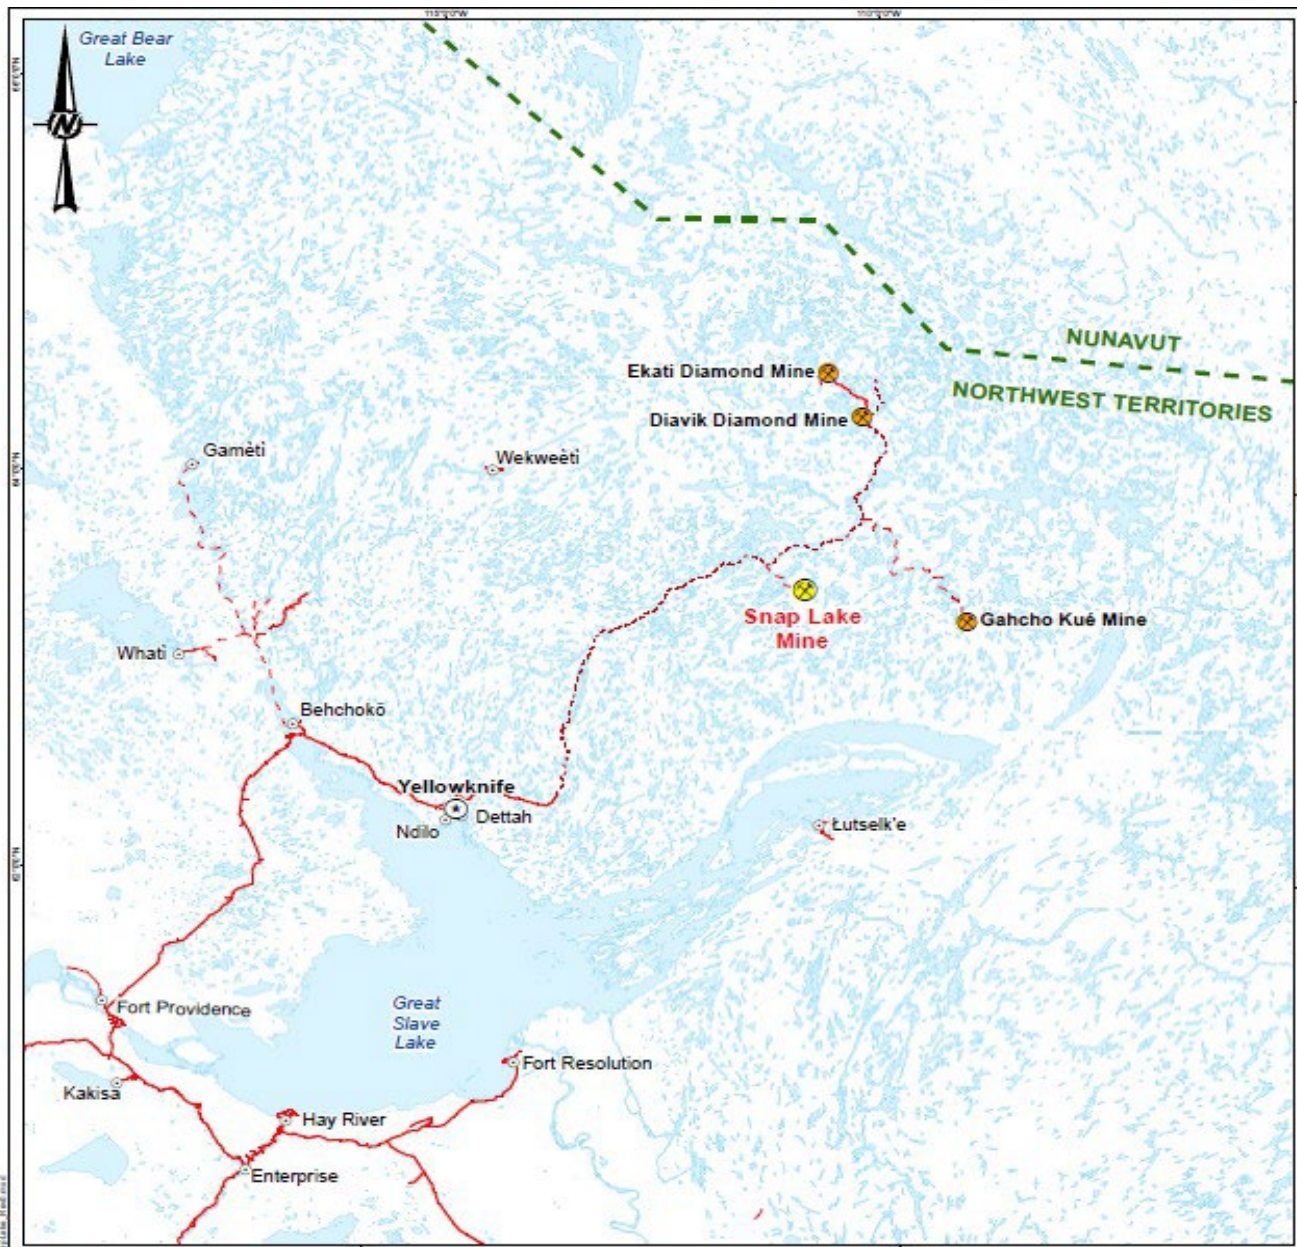

Snap Lake Mine 2023 Annual Wildlife Management and Monitoring Report

LEGEND

- Snap Lake Mine
- Existing Mine
- Territorial Capital
- Populated Place
- All Weather Road
- Tibbit-to-Contwoyto Winter Road
- Winter Road
- Territorial/Provincial Boundary
- Watercourse
- Waterbody

Scale: 0 50 100
1:3,500,000 KILOMETRES

CLIENT
DE BEERS GROUP

PROJECT
SNAP LAKE MINE

TITLE
LOCATION OF SNAP LAKE MINE

CONSULTANT

YYYY-MM-DD	2020-10-30
DESIGNED	C. GRAY
PREPARED	L. STUART
REVIEWED	D. COULTON
APPROVED	D. COULTON

PROJECT NO. 10127883   PHASE 9300   REV. 0   FIGURE 1-1

Figure 1.1 Location of Snap Lake Mine